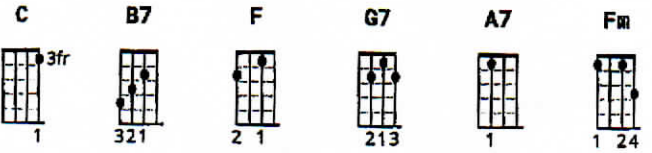

**C G7 C E7**

Dream a little dream of me

**A F#m D E7**

Stars fading but I linger on dear

**A F#m D E7**

Still craving your kiss

**A F#m D E7**

I'm longing to linger 'til dawn dear

**A F#m G# G7 Am G F**

Just saying this. / All the leaves are brown **Leaves are brown**

**G E7**

And the sky is grey **And the sky is grey**

F C E7 Am  
I've been for a walk I've been for a walk

F E7  
On a winter's day On a winter's day